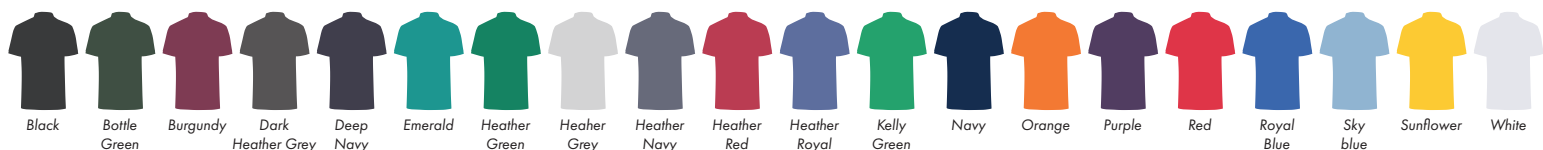

PLEASE NOTE:

- All colours including print and product are for visual purposes only and should not be regarded as the actual colour of the product and print.
- Some products may vary from batch to batch and may differ from previous orders.
- The colour and texture of a product can also have an effect on the final print colour.
- By approving this order we accept that you understand these terms.

1. Your order will not go in to print and production time cannot be confirmed, unless artwork has been approved via the online system.
2. Once printed, artwork cannot be amended, mistakes must be rectified at visual stage.
3. Claims for faulty goods will be honoured, only if the goods are returned to us. We will not issue credits/refunds for items that have been distributed. Please ensure that goods are satisfactory before distribution
4. We are not responsible for delays during transit.

By approving this visual, you are confirming you have thoroughly checked all information, including layout, fonts, spelling, print colours, print size, print position, product, product colour and quantity.

This item is available in the following colours: