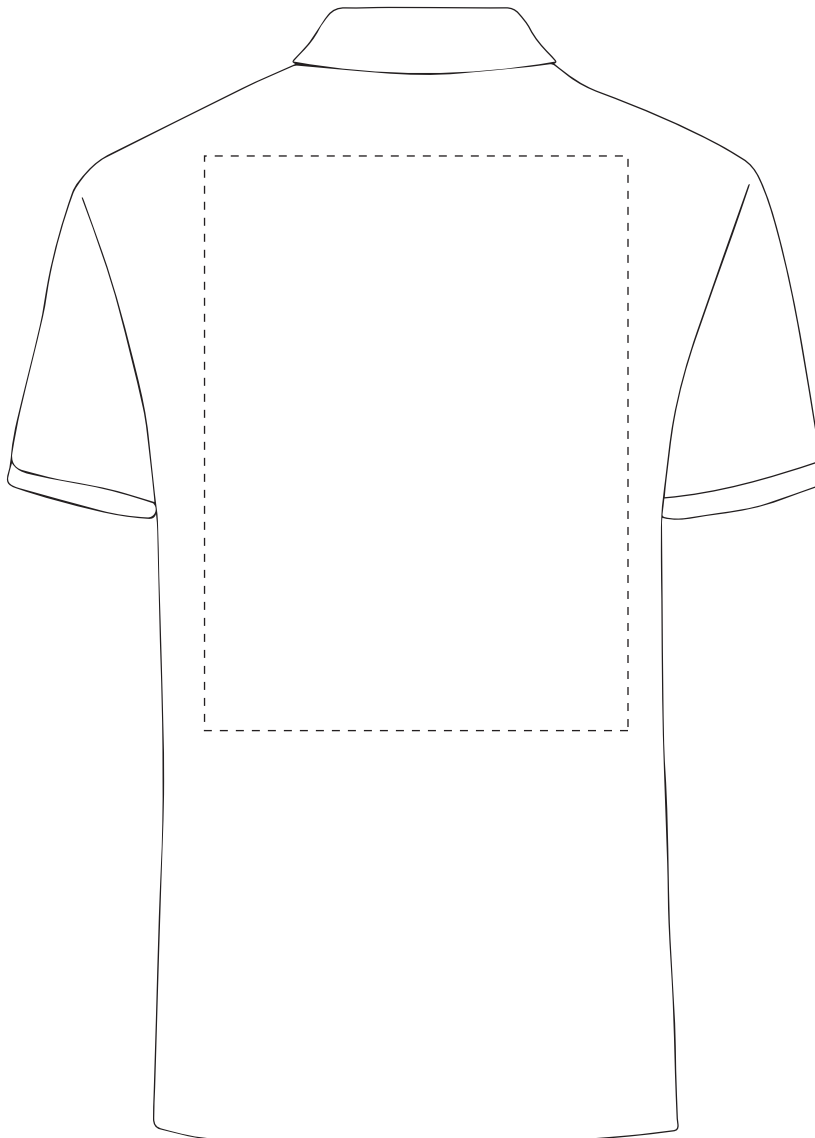

Your Ref:	Quantity:	Product Code: PF0001
Our Ref:	Version: 1	Product Colour: White

PRINTING CONCERNS: PRINT MAY DISCOLOUR

PRODUCT INFO: DUE TO THE NATURE OF THE PRODUCT THE PRINT POSITION MAY VARY BY 2 - 3 MM

PANTONE REFERENCE(S)

The dashed line is to demonstrate print area and will not appear on your printed item

- Colour 1
- Colour 1
- Colour 1
- Colour 1

ARTWORK SCALE 20%